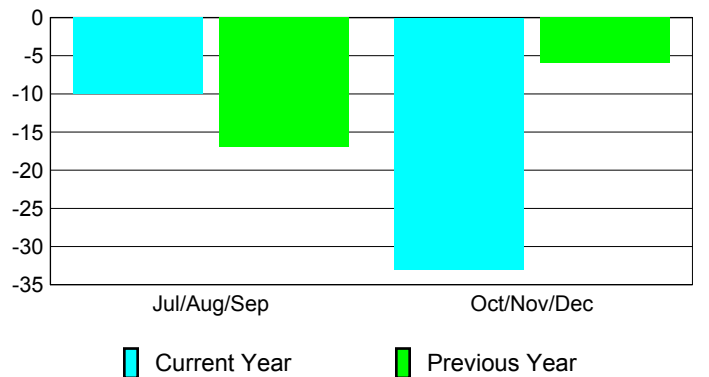

Comparison of Membership Gain/Loss

Current Year Compared to the Previous Year